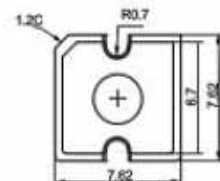

3mm Super Flux LED

UNIT:mm

Part Number	Chip			Lens Type	VF(V)If=20mA		IV(mcd)If=20mA		Angle
	Material	Emitted Color	Wave Length		Min	Max	Min	Max	2θ1/2
			λD(nm)						
9355R1C-HSA-C	AlGaInP	Red	620-635	Water Clear	1.9	2.5	1000	1500	75
9355Y1C-HSA-C	AlGaInP	Yellow	580-595	Water Clear	1.9	2.5	1000	1500	75
9355G3C-HSA-A	InGaN	Green	520-530	Water Clear	2.9	3.5	1100	1600	75
9355G3C-HSB-B	InGaN	Green	520-530	Water Clear	2.9	3.5	2500	3300	75
9355B2C-HSA-B	InGaN	Blue	460-470	Water Clear	2.9	3.5	800	1300	75
9355W2C-HSB-B	InGaN	White		Water Clear	2.9	3.5	1500	2100	75