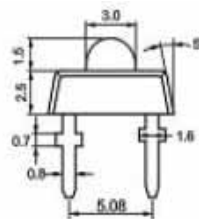

3mm Super Flux LED

UNIT:mm

Part Number	Chip			Lens Type	VF(V)If=20mA		IV(mcd)If=20mA		Angle
	Material	Emitted Color	Wave Length		Min	Max	Min	Max	2θ1/2
			λD(nm)						
9355R1C-HSA-C	AlGaInP	Red	620-635	Water Clear	1.9	2.5	1000	1500	75
9355Y1C-HSA-C	AlGaInP	Yellow	580-595	Water Clear	1.9	2.5	1000	1500	75
9355G3C-HSA-A	InGaN	Green	520-530	Water Clear	2.9	3.5	1100	1600	75
9355G3C-HSB-B	InGaN	Green	520-530	Water Clear	2.9	3.5	2500	3300	75
9355B2C-HSA-B	InGaN	Blue	460-470	Water Clear	2.9	3.5	800	1300	75
9355W2C-HSB-B	InGaN	White		Water Clear	2.9	3.5	1500	2100	75