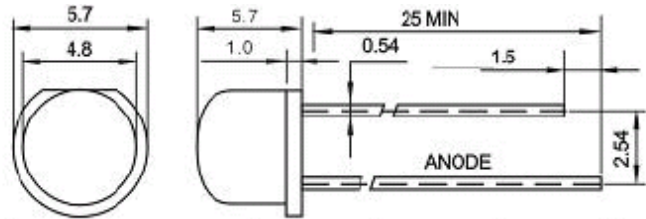

## 5mm Strawhat LED

UNIT:mm

Part Number	Chip			Lens Type	VF(V)If=20mA		IV(mcd)If=20mA		Angle
	Material	Emitted Color	Wave Length λD(nm)		Min	Max	Min	Max	2θ1/2
6834R1C-LSB-E	AlGaInP	Red	620-630	Water Clear	1.9	2.5	1500	2000	120
6834Y1C-LSB-E	AlGaInP	Yellow	585-595	Water Clear	1.9	2.5	1500	2000	120
6834G1C-LSB-E	InGaN	Green	505-515	Water Clear	2.9	3.5	1500	2000	120
6834G3C-LSB-E	InGaN	Green	515-525	Water Clear	3.5	4	1500	2000	120
6834B2C-LSB-E	InGaN	Blue	460-465	Water Clear	2.9	3.5	1000	1500	120
6834W2C-LSB-E	InGaN	White		Water Clear	2.9	3.5	2000	2500	120